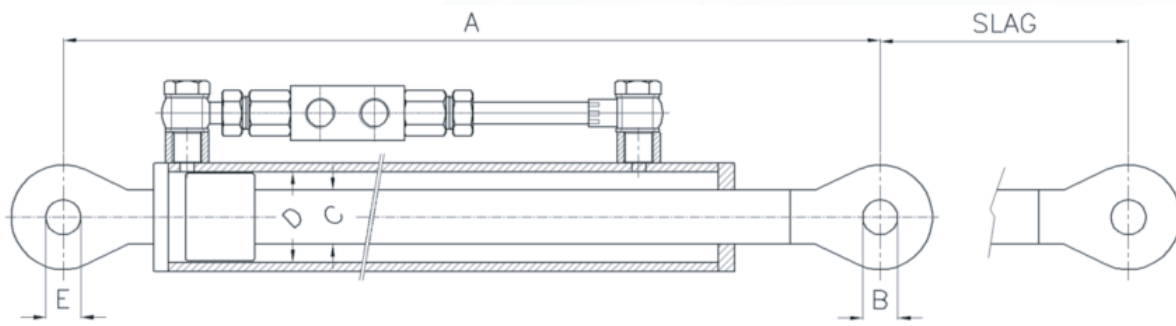

Hylights

Information for hydraulic specialist

Hydraulic top link

TEVNN

Equipped with control return valve, two sides ball joint

Technical information

Dimensions toplink

Type	A	B	C	D	E	Stroke
TEVNN 305028522	550	CAT2	30	50	CAT2	285
TEVNN 356025022	550	CAT2	35	60	CAT2	250
TEVNN 357025022	550	CAT2	35	70	CAT2	250